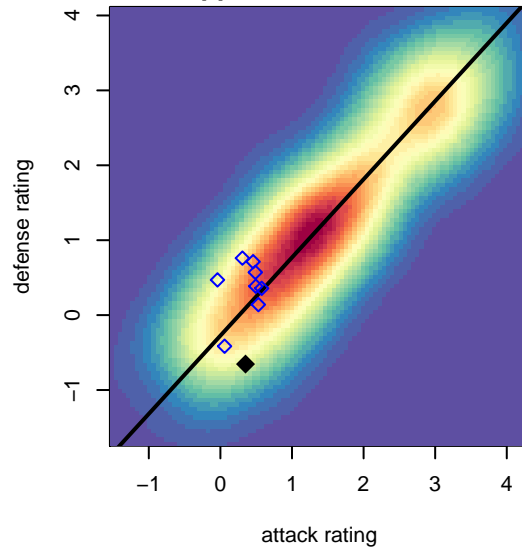

# Silver Falls SC Foxes G00

Silver Falls SC  
Silverton, OR  
G00 total strength=755  
attack=1.42 defense=0.52  
spr league = Spr OYS G00 Div 2

alt names used:  
SFSC Foxes

Venues played:  
2014 Spr OYS G00 Division 2

**attack and defense variance (black dot)  
relative to other teams  
and top 10 in region**

**attack and defense rating  
relative to others at age  
and all opponents in last 13 months**

**attack and defense rating  
relative to others at age  
and all opponents in last 13 months**

**Performance relative to 13 month average**

**Performance relative to 13 month average**

Distribution of opponents  
 Red = Lose zone, Blue = Win zone, Green = Even  
 Black line separates win/lose zones