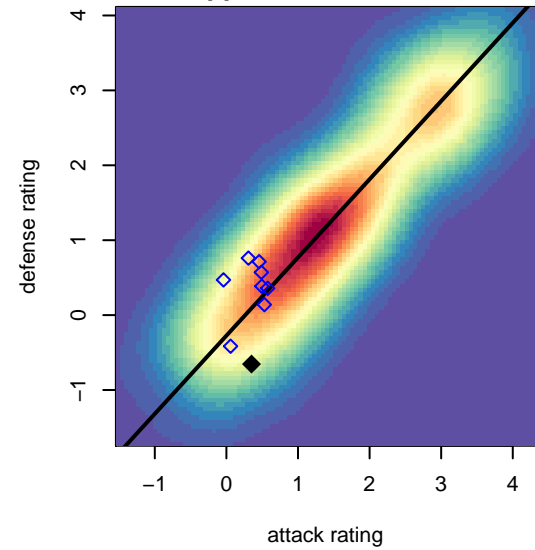

# Silver Falls SC Foxes G00

Silver Falls SC  
Silverton, OR  
G00 total strength=755  
attack=1.42 defense=0.52  
spr league = Spr OYS G00 Div 2

alt names used:  
SFSC Foxes

Venues played:  
2014 Spr OYS G00 Division 2

**attack and defense variance (black dot)  
relative to other teams  
and top 10 in region**

**attack and defense rating  
relative to others at age  
and all opponents in last 13 months**

**attack and defense rating  
relative to others at age  
and all opponents in last 13 months**

**Performance relative to 13 month average**

**Performance relative to 13 month average**

Distribution of opponents  
 Red = Lose zone, Blue = Win zone, Green = Even  
 Black line separates win/lose zones