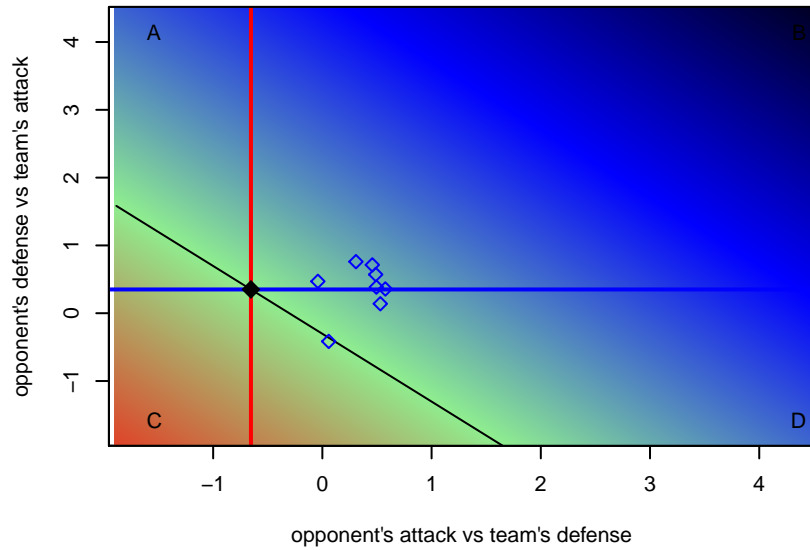

# Silver Falls SC Foxes G00

Silver Falls SC  
Silverton, OR  
G00 total strength=755  
attack=1.42 defense=0.52  
spr league = Spr OYS G00 Div 2

alt names used:  
SFSC Foxes

Venues played:  
2014 Spr OYS G00 Division 2

**attack and defense variance (black dot)  
relative to other teams  
and top 10 in region**

**attack and defense rating  
relative to others at age  
and all opponents in last 13 months**

**attack and defense rating  
relative to others at age  
and all opponents in last 13 months**

**Performance relative to 13 month average**

**Performance relative to 13 month average**

Distribution of opponents  
 Red = Lose zone, Blue = Win zone, Green = Even  
 Black line separates win/lose zones