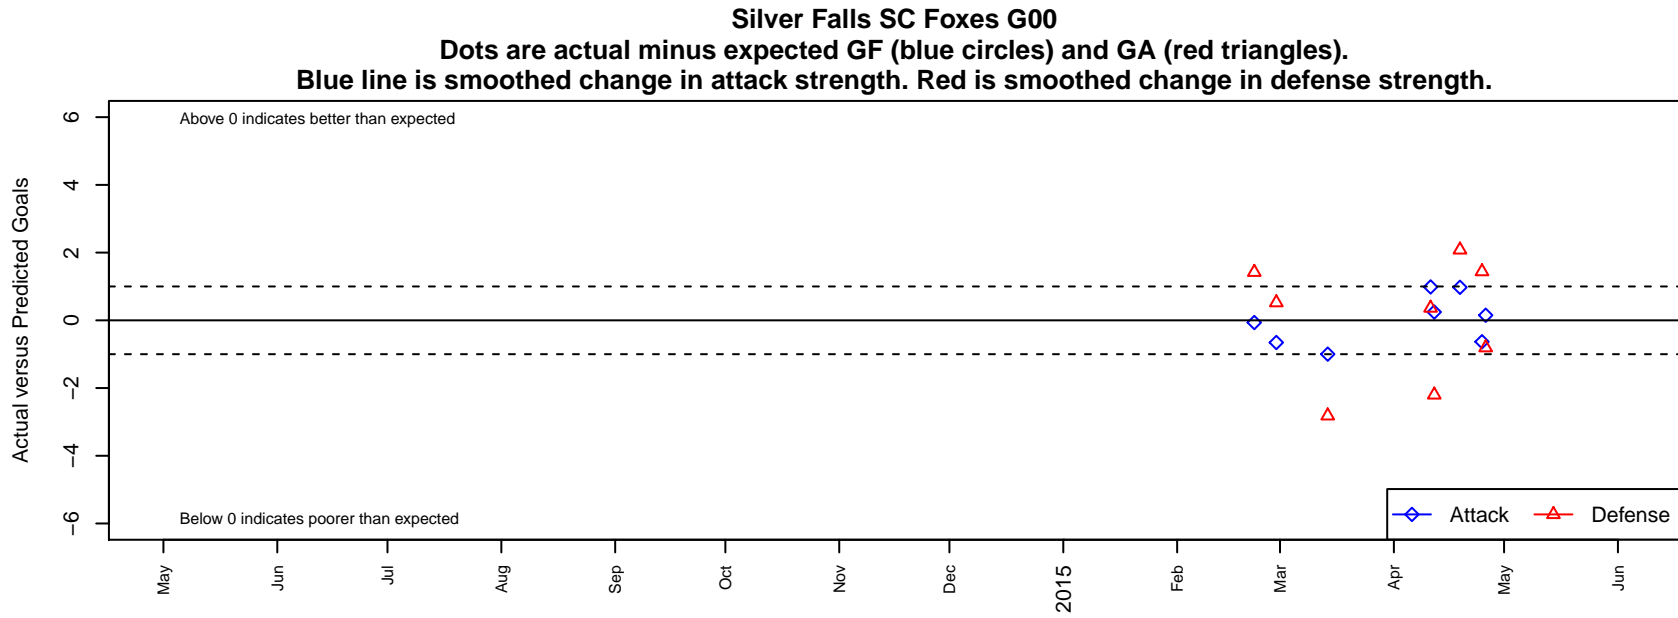

# Silver Falls SC Foxes G00

Silver Falls SC  
Silverton, OR  
G00 total strength=755  
attack=1.42 defense=0.52  
spr league = Spr OYS G00 Div 2

alt names used:  
SFSC Foxes

Venues played:  
2014 Spr OYS G00 Division 2

**attack and defense variance (black dot)  
relative to other teams  
and top 10 in region**

**attack and defense rating  
relative to others at age  
and all opponents in last 13 months**

**attack and defense rating  
relative to others at age  
and all opponents in last 13 months**

**Performance relative to 13 month average**

**Performance relative to 13 month average**

Distribution of opponents  
 Red = Lose zone, Blue = Win zone, Green = Even  
 Black line separates win/lose zones