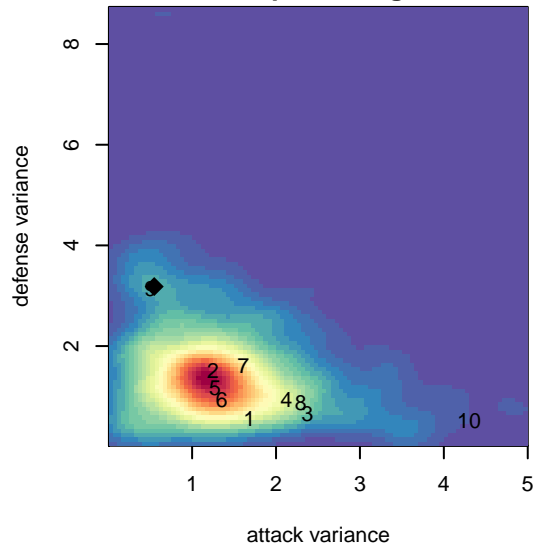

# Silver Falls SC Foxes G00

Silver Falls SC  
Silverton, OR  
G00 total strength=755  
attack=1.42 defense=0.52  
spr league = Spr OYS G00 Div 2

alt names used:  
SFSC Foxes

Venues played:  
2014 Spr OYS G00 Division 2

**attack and defense variance (black dot)  
relative to other teams  
and top 10 in region**

**attack and defense rating  
relative to others at age  
and all opponents in last 13 months**

**attack and defense rating  
relative to others at age  
and all opponents in last 13 months**

**Performance relative to 13 month average**

**Performance relative to 13 month average**

Distribution of opponents  
 Red = Lose zone, Blue = Win zone, Green = Even  
 Black line separates win/lose zones